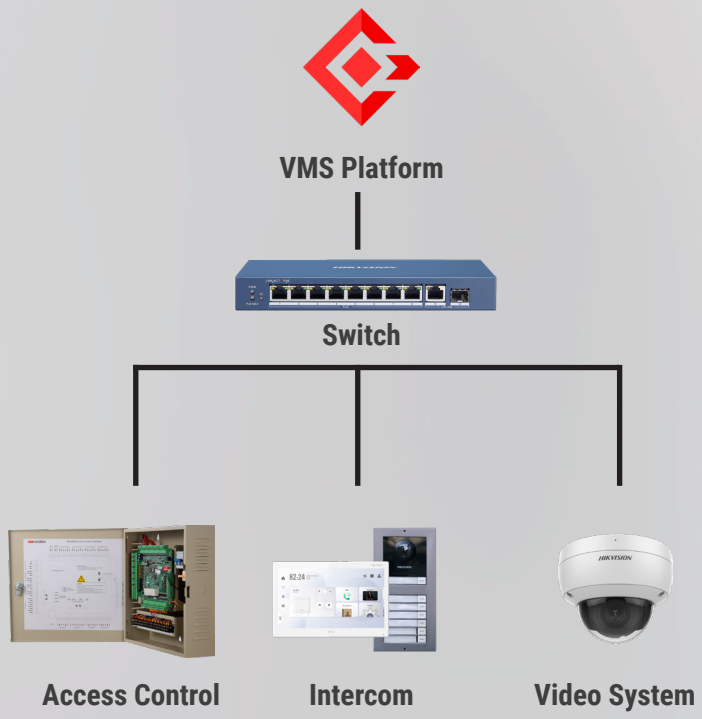

TIRED OF MANAGING SEPARATE SYSTEMS?

Hikvision's Non-Video Portfolio Has You Covered:

TOTAL SECURITY, CENTRALLY MANAGED

ALL-IN-ONE CENTRAL MANAGEMENT

WE HAVE EVERYTHING YOU NEED FOR TOTAL SECURITY:

Full Line Switches, Intercom, & Access Control Products, Abundant Inventory, Quick Lead Time, and Robust Functionality

CHECK OUT OUR 3 MONTH SPECIAL OFFER!

Scan the QR Code for more info

Hikvision's unified solution connects intercom, access control and video security with seamless, in-house integration

- A variety of modules provide customized access and call methods for many user needs. Combined authentication method delivers enhanced safety and security.
- PC-free configuration for intercom systems simplifies the setup process and saves users time and money.
- Easy deployment with detailed visual network information and network health detection brings convenient maintenance to the overall network.