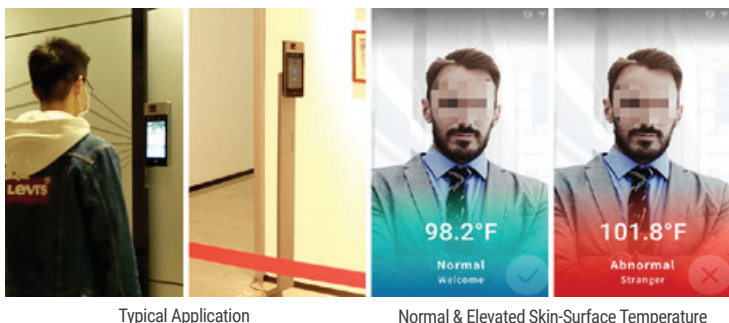

OFFICE SPACE TEMPERATURE SCREENING

Ensuring the health and safety of tenants and visitors is key for building management. To support safe operations, Hikvision offers access control with advanced skin-surface temperature screening.