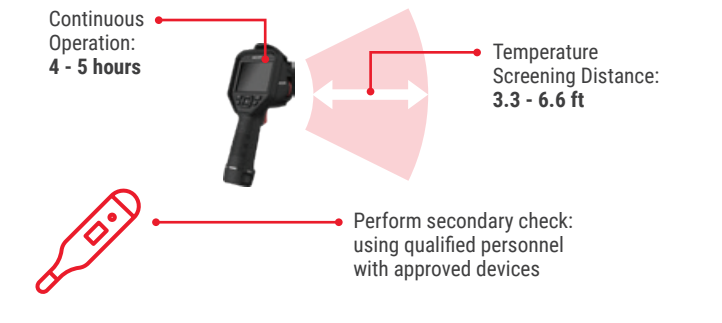

OFFICE SPACE TEMPERATURE SCREENING

Ensuring the health and safety of tenants and visitors is key for building management. To support safe operations, Hikvision offers access control with advanced skin-surface temperature screening.