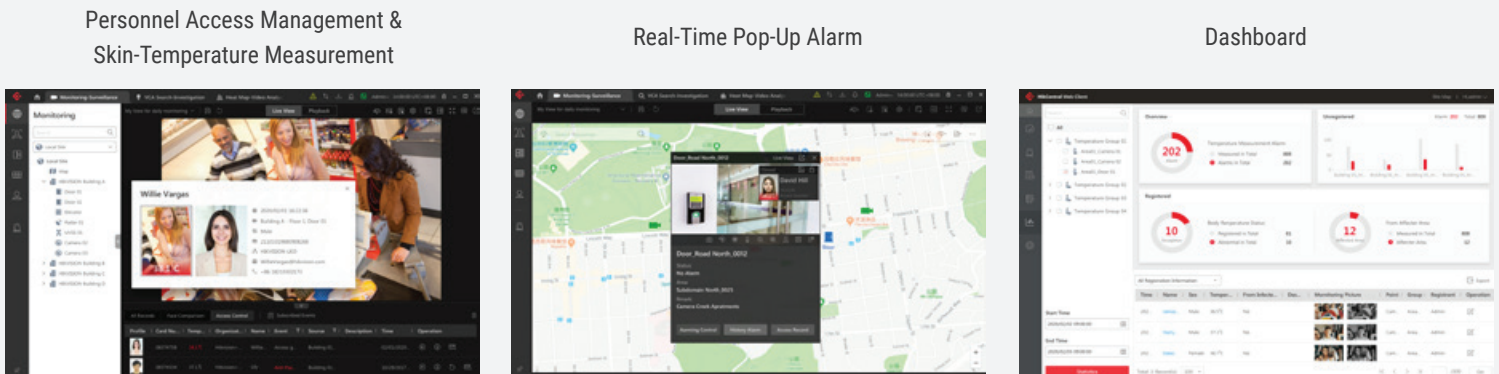

HikCentral Professional CMS

HikCentral Professional, Hikvision's central management system (CMS), is a powerful, flexible, and efficient software to manage all cameras using server-client architecture. Commercial buildings and real estate management can use HikCentral for live viewing and long-term storage of video for record-keeping, safety, and to comply with regulations.

HikCentral Professional also provides:

- Local monitoring, instant alarm pop-ups, and temperature measurement reports
- Identity information registered when elevated skin-surface temperature is detected
- Data can be intuitively searched, displayed and easily exported