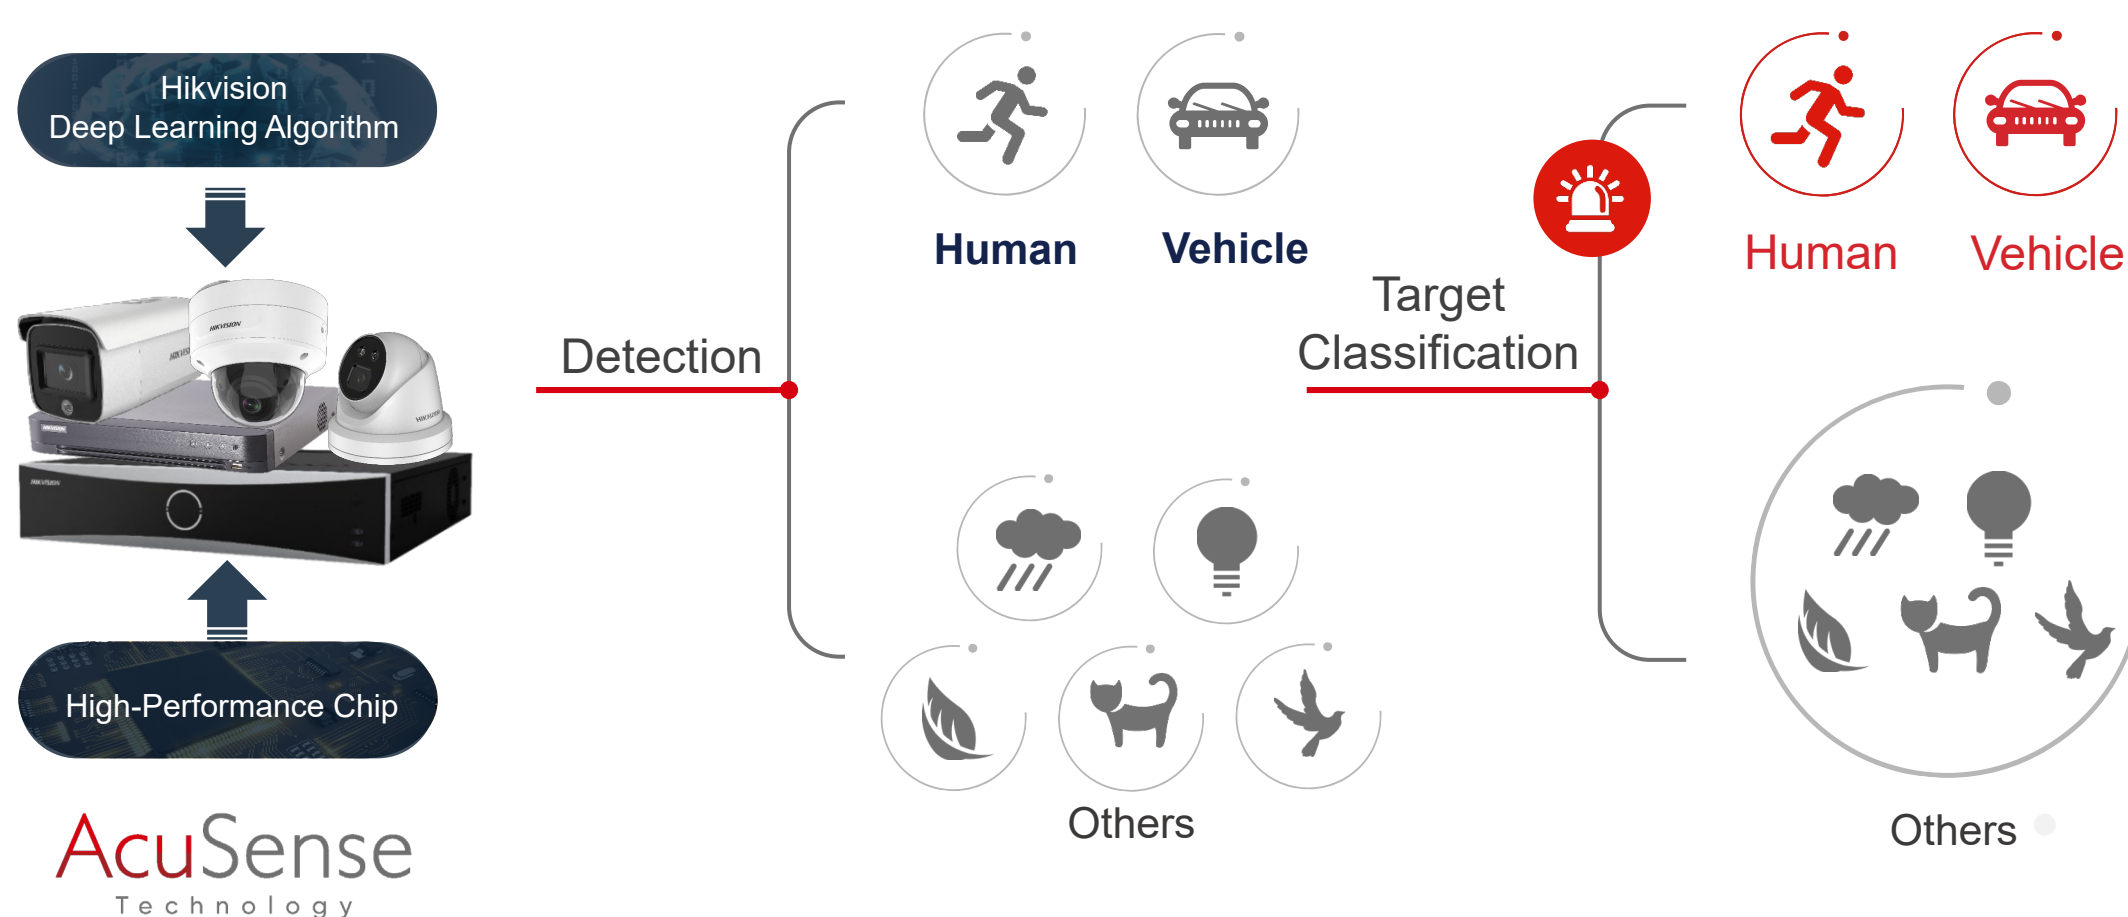

# 2<sup>nd</sup> Generation Value IP Camera with AcuSense

DS-2CD25X3 Mini Dome  
Compact and Sleek

The Easy Upgrade to

AI

FOCUS and ACT

AcuSense Technology

## Highlights

### AcuSense Technology

AcuSense is an intelligent video analysis technology driven by deep learning algorithms which detects targets and classifies them into humans, vehicles, and others. It helps produce highly accurate and reliable alarms for end users.

#### Protective Bubble

- The lens direction is barely visible from a few feet/meters away
- The bubble protects the camera from twisting
- IK08 vandal-resistant