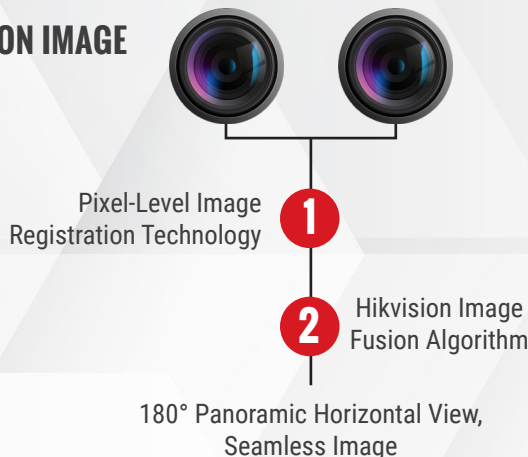

# PANORAMIC CAMERAS WITH COLORVU

DELIVERING SEAMLESS 180° COLORFUL IMAGES TO SEE FAR WITH NO BLIND SPOTS

From large outdoor spaces to oversized warehouses, there is a growing requirement for security monitoring for wide areas. In order to meet this demand, customers must spend more money on equipment and installation, while still facing the issues of limited visibility, resolution, and are unable to focus on what matters.

Hikvision's new Panoramic Cameras with ColorVu, powered by Hikvision's pioneering image fusion technologies, provide 180-degree horizontal coverage with a dual lens, perfect for displaying a full, detailed picture.

## 1 HIKVISION PIONEERING IMAGE FUSION TECHNOLOGIES

Conventional line-level image registration causes inevitable loss of image quality, twisting, or distortion in fusion images. The Hikvision Panoramic Camera with ColorVu applies the pioneering, pixel-level image registration technology, which can prevent image loss, twisting, or distortion of the picture.

### DUAL LENS, FUSION IMAGE

The seamless fusion of images in one shot